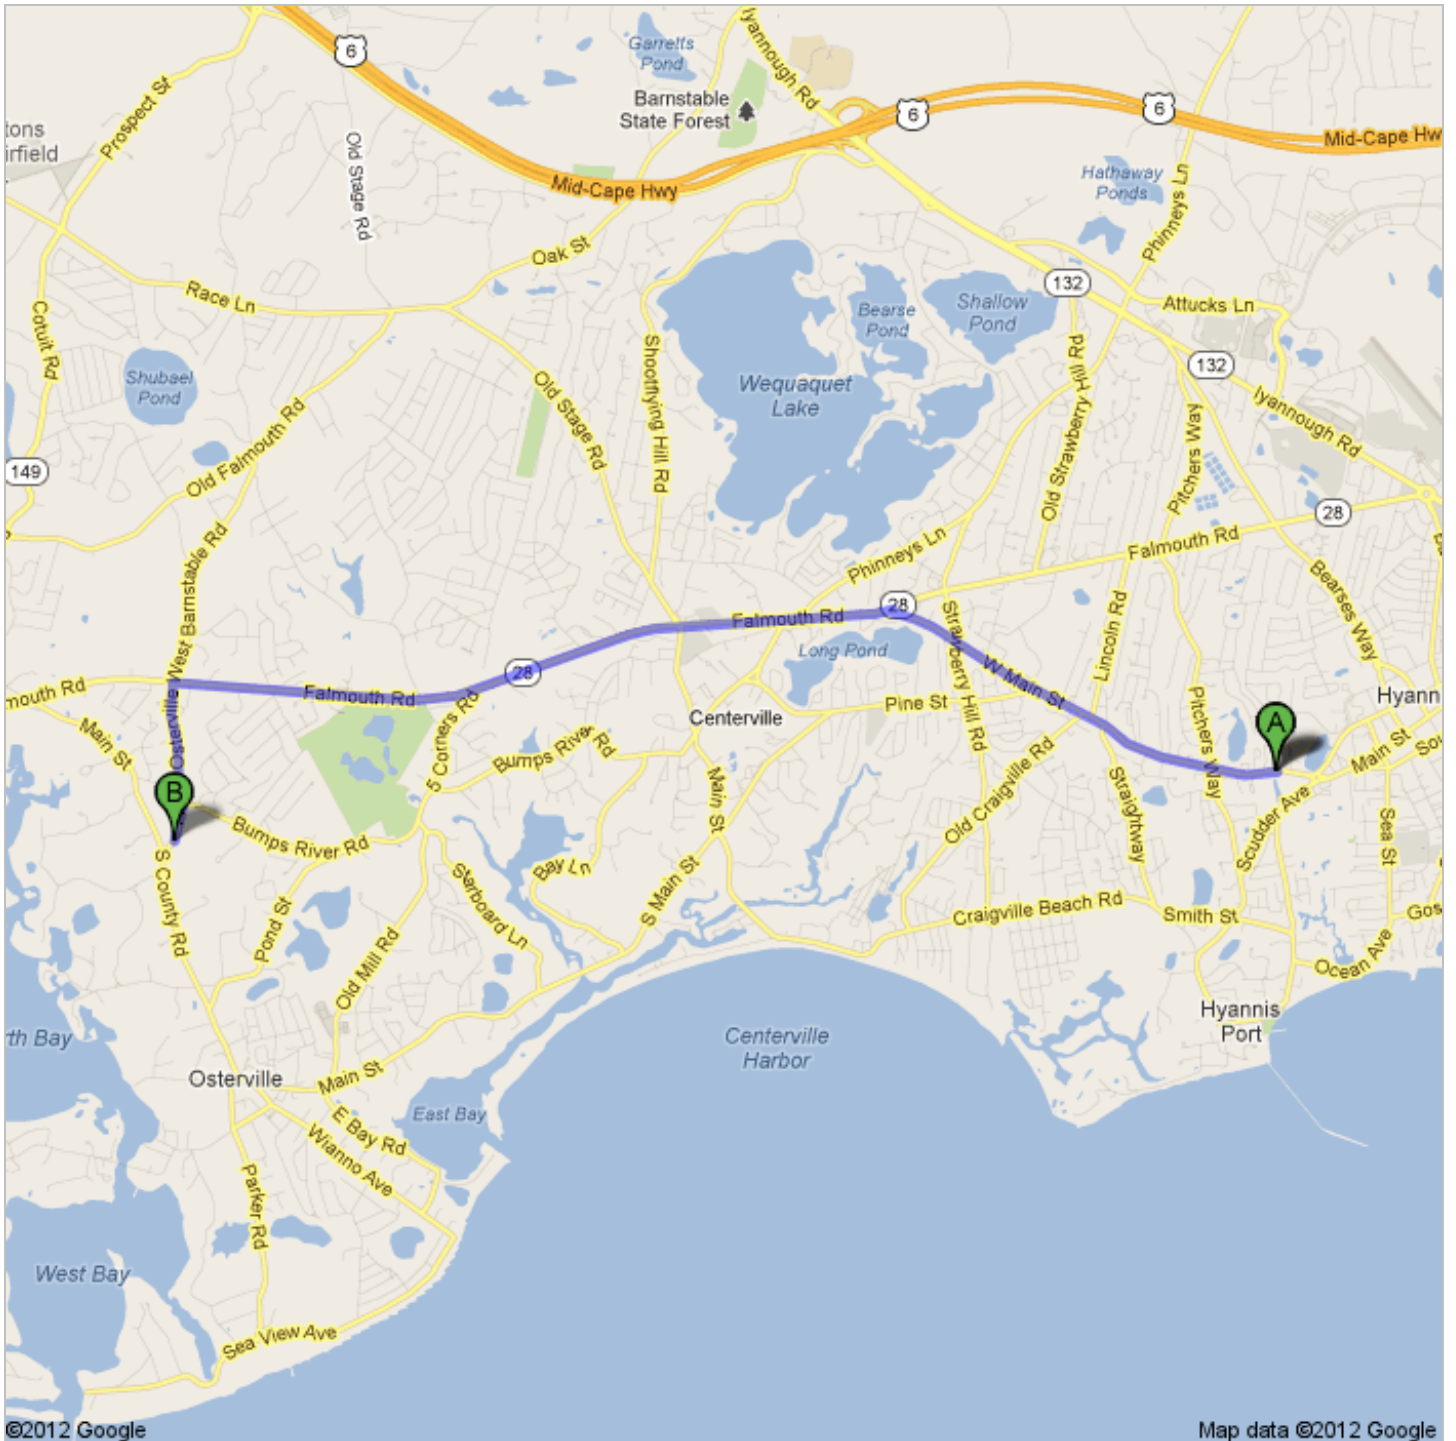

Directions to Cape Cod Academy
50 Osterville West Barnstable Road, Osterville, MA 02655
5.7 mi – about 14 mins

 Pine Grove Ave

1. Head **west** on **W Main St** go 1.8 mi
total 1.8 mi
About 5 mins

 2. Turn left onto **Falmouth Rd** go 3.2 mi
total 5.0 mi
About 6 mins

 3. Turn left onto **Osterville West Barnstable Rd** go 0.7 mi
total 5.7 mi
Destination will be on the left
About 2 mins

 **Cape Cod Academy**
50 Osterville West Barnstable Road, Osterville, MA 02655

These directions are for planning purposes only. You may find that construction projects, traffic, weather, or other events may cause conditions to differ from the map results, and you should plan your route accordingly. You must obey all signs or notices regarding your route.

Map data ©2012 Google

Directions weren't right? Please find your route on maps.google.com and click "Report a problem" at the bottom left.