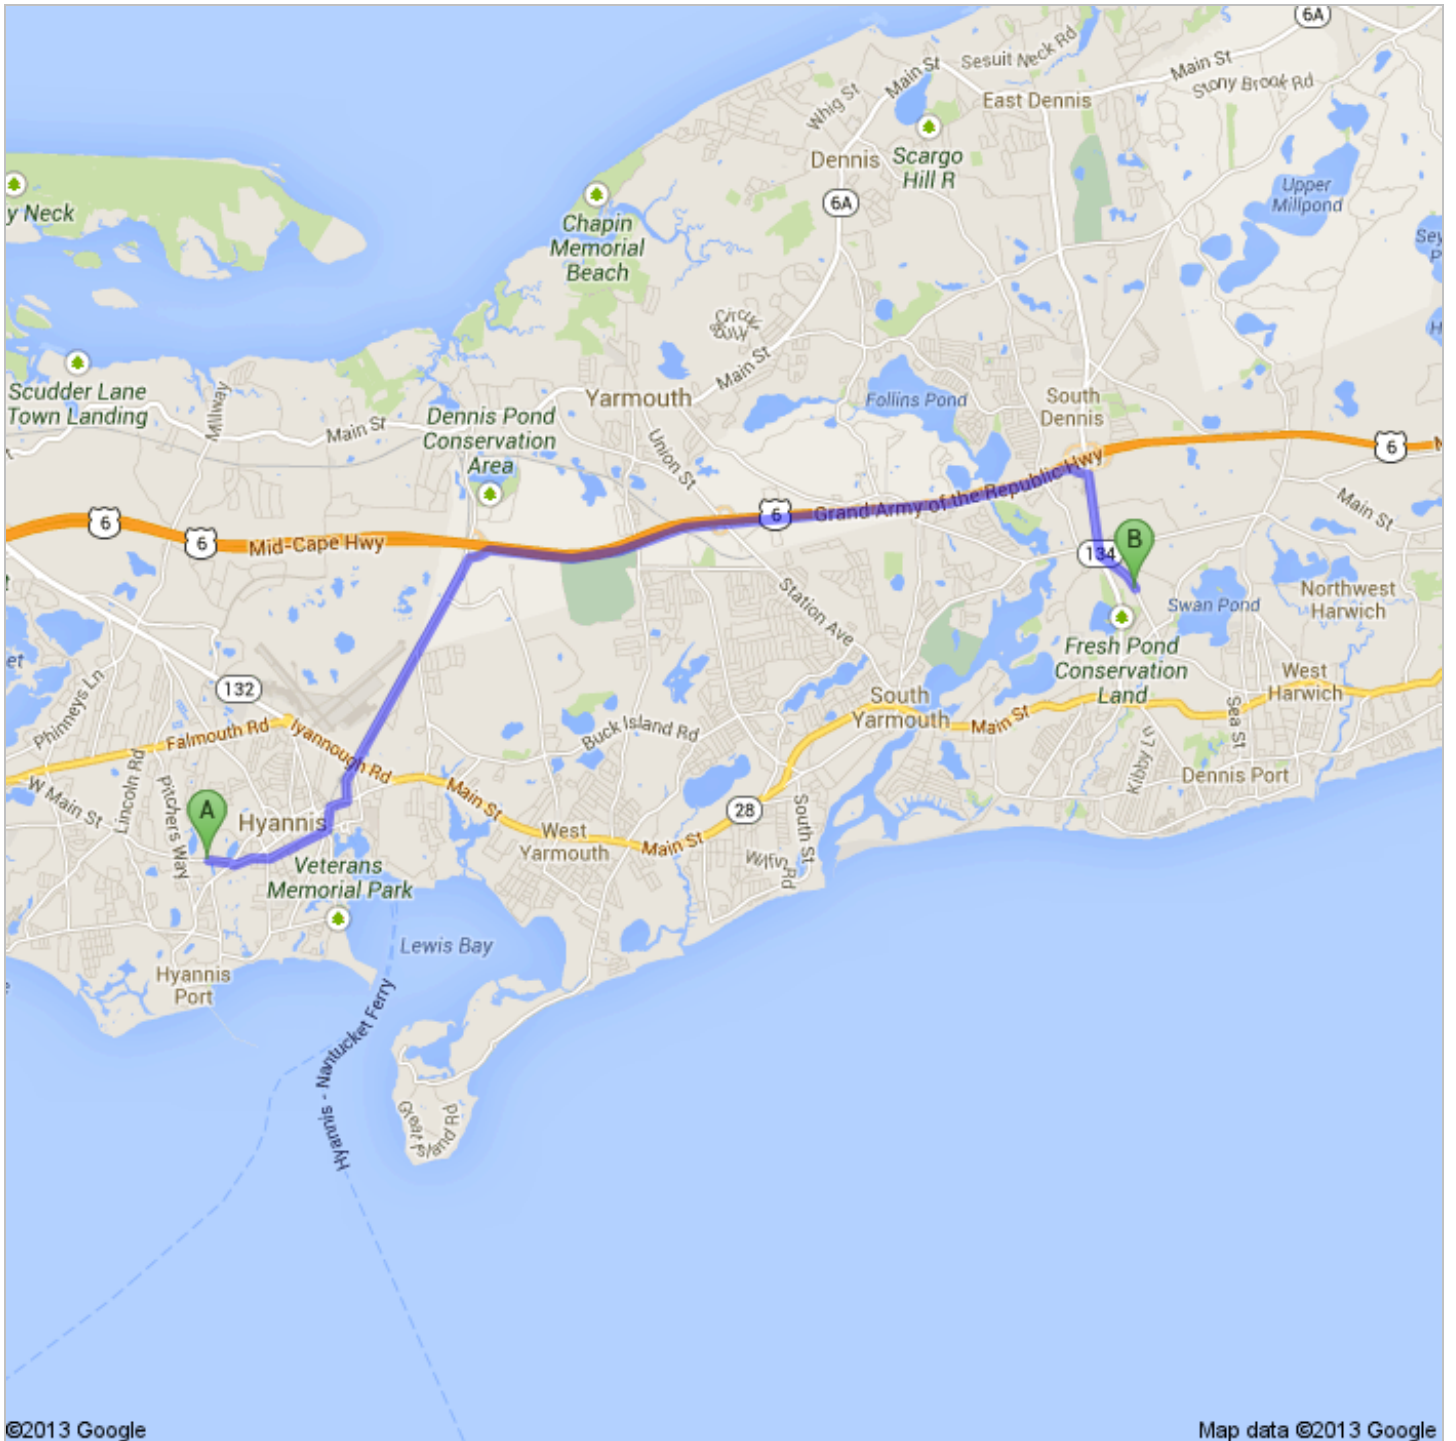

Directions to Church of Nazarene
209 Upper County Rd, South Dennis, MA 02660
10.5 mi – about 19 mins

 105 W Main St, Barnstable, MA 02601

-
1. Head **east** on **W Main St** toward **Pine Grove Ave** go 0.2 mi
total 0.2 mi
 -  2. At the traffic circle, continue straight onto **Main St**
About 1 min go 0.2 mi
total 0.4 mi
 3. Continue onto **South St** go 0.7 mi
total 1.1 mi
About 2 mins
 -  4. Turn left onto **Old Colony Rd** go 0.2 mi
total 1.3 mi
 -  5. Turn right onto **Main St** go 0.2 mi
total 1.5 mi
About 57 secs
 -  6. Turn left onto **Yarmouth Rd** go 1.4 mi
total 2.9 mi
About 4 mins
 7. Continue onto **Willow St** go 0.9 mi
total 3.8 mi
About 2 mins
 -  8. Slight right to merge onto **US-6 E** toward **Orleans/Provincetown** go 5.3 mi
total 9.1 mi
About 5 mins
 -  9. Take exit **9A** to merge onto **MA-134 S/East-West Dennis Rd** toward **W Harwich/Dennisport** go 0.9 mi
total 10.1 mi
About 2 mins
 -  10. Turn left onto **Upper County Rd** go 0.4 mi
total 10.5 mi
Destination will be on the right
About 1 min

 **Church of Nazarene**
209 Upper County Rd, South Dennis, MA 02660

These directions are for planning purposes only. You may find that construction projects, traffic, weather, or other events may cause conditions to differ from the map results, and you should plan your route accordingly. You must obey all signs or notices regarding your route.