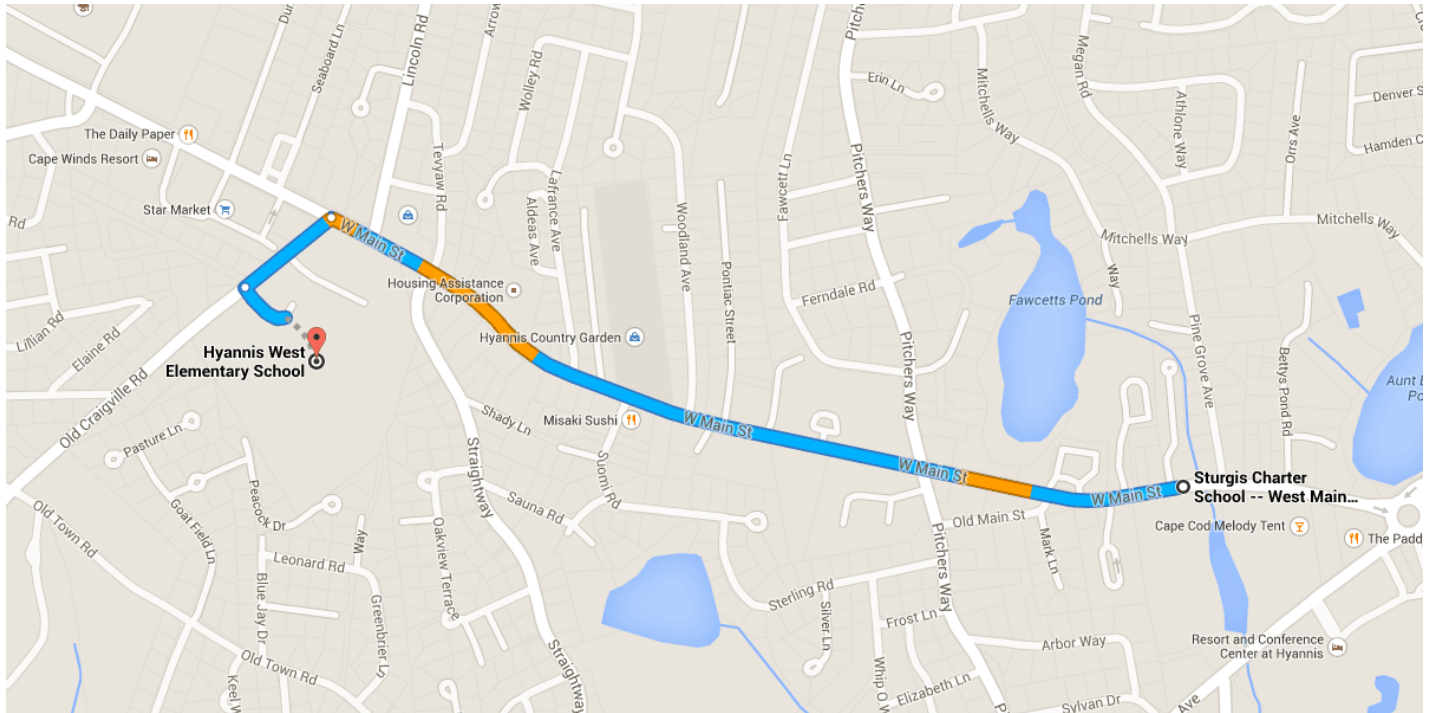

### Directions from Sturgis Charter School – West Main Street, Hyannis to Hyannis West Elementary School

#### ○ Sturgis Charter School – West Main Street, Hyannis

- ↑ 1. Head west on W Main St 0.9 mi
- ↶ 2. Turn left onto Old Craigville Rd 0.1 mi
- ↶ 3. Turn left 266 ft  
📘 Destination will be on the right

#### 📍 Hyannis West Elementary School

549 W Main St, Hyannis, MA 02601

These directions are for planning purposes only. You may find that construction projects, traffic, weather, or other events may cause conditions to differ from the map results, and you should plan your route accordingly. You must obey all signs or notices regarding your route.