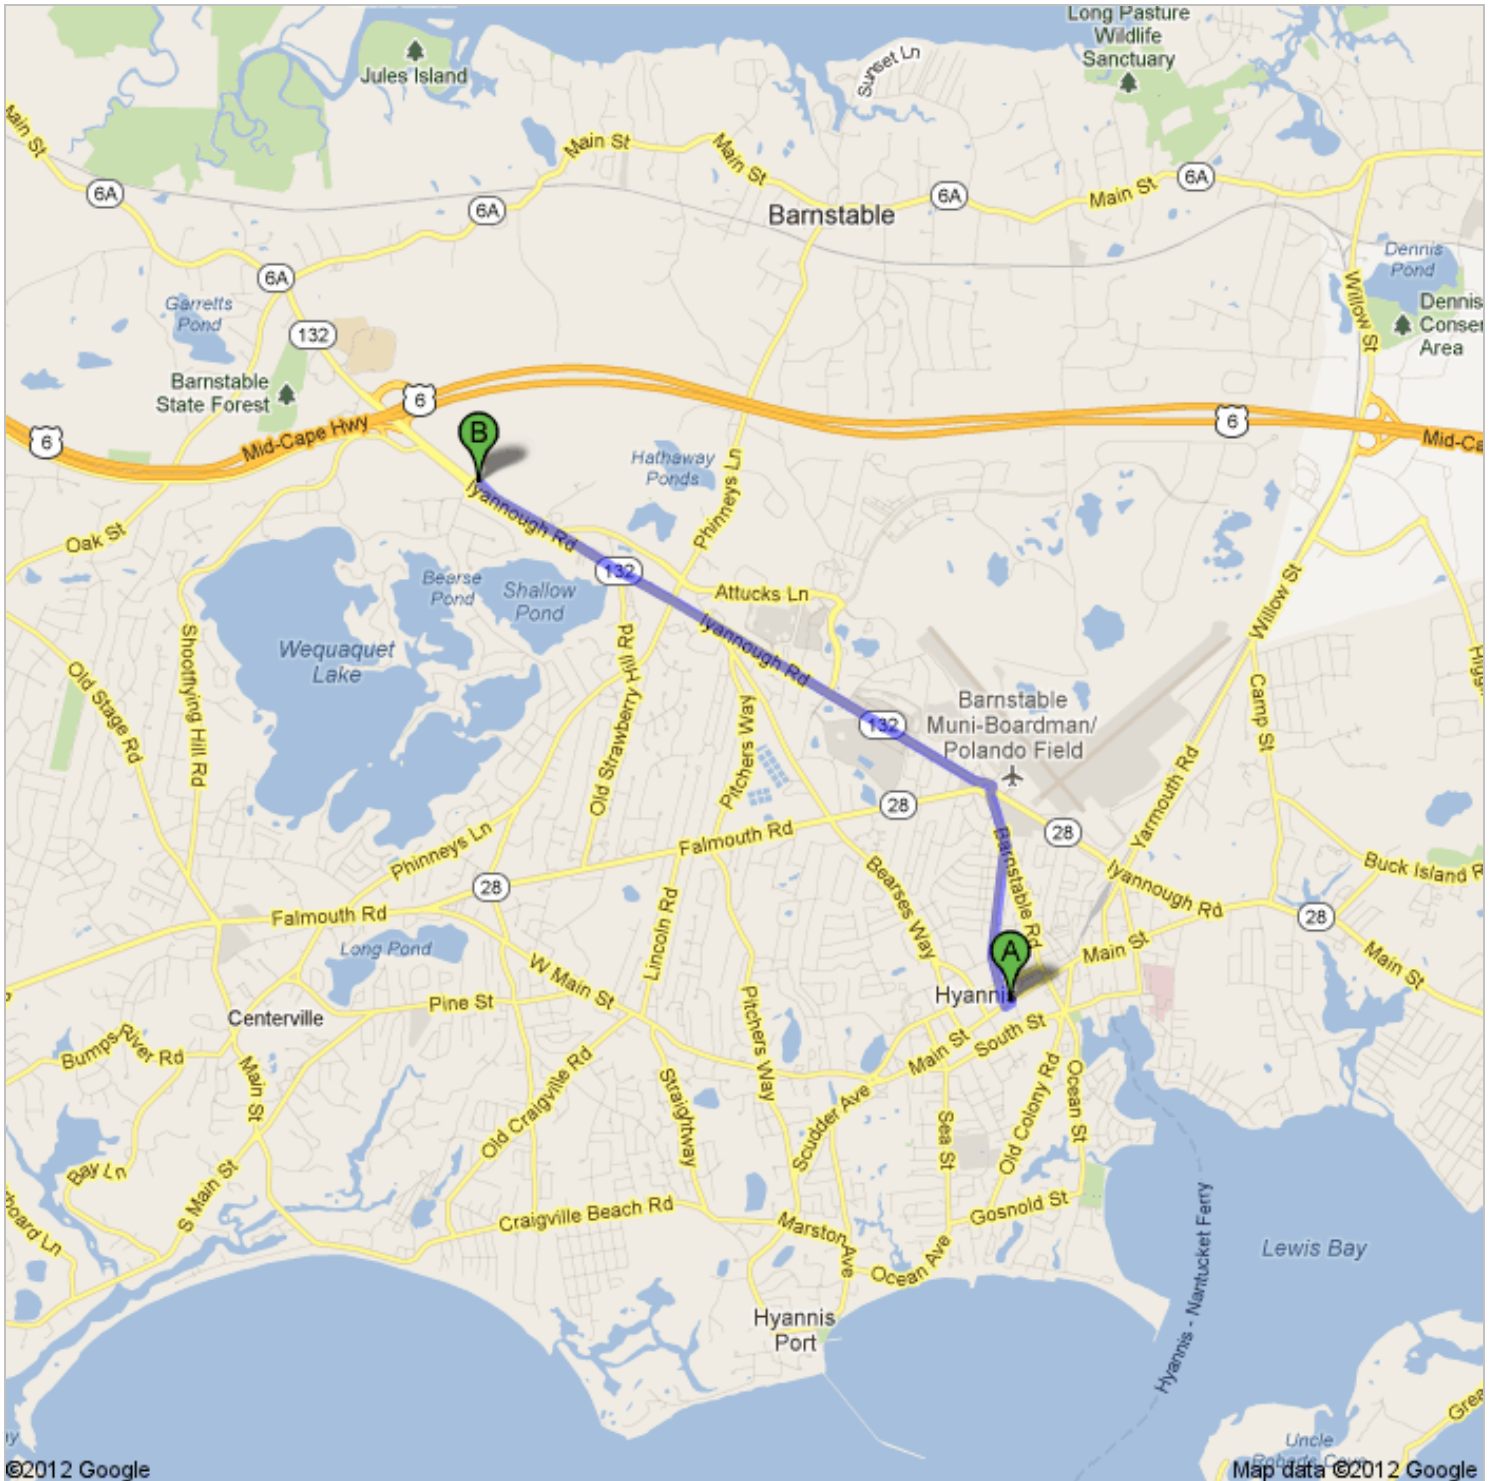

Directions to Hyannis Golf Club Restaurant

1840 Iyannough Road #2, Hyannis, MA 02601 - (508) 362-6936

3.5 mi – about 9 mins

Sturgis Charter Public School
427 Main Street, Hyannis Port, MA 02601

- | | | |
|----|------------------------------------------------------------------------------------------|---------------------------|
| 1. | Head southwest on Main St toward Winter St | go 157 ft
total 157 ft |
| 2. | Take the 1st right onto Winter St
About 2 mins | go 0.7 mi
total 0.7 mi |
| 3. | Turn left onto Barnstable Rd
About 53 secs | go 0.2 mi
total 1.0 mi |
| 4. | At the traffic circle, take the 2nd exit onto Iyannough Rd
About 6 mins | go 2.5 mi
total 3.5 mi |
| 5. | Turn right onto Old Neck Rd | go 177 ft
total 3.5 mi |

Hyannis Golf Club Restaurant
1840 Iyannough Road #2, Hyannis, MA 02601 - (508) 362-6936

These directions are for planning purposes only. You may find that construction projects, traffic, weather, or other events may cause conditions to differ from the map results, and you should plan your route accordingly. You must obey all signs or notices regarding your route.

Map data ©2012 Google

Directions weren't right? Please find your route on maps.google.com and click "Report a problem" at the bottom left.