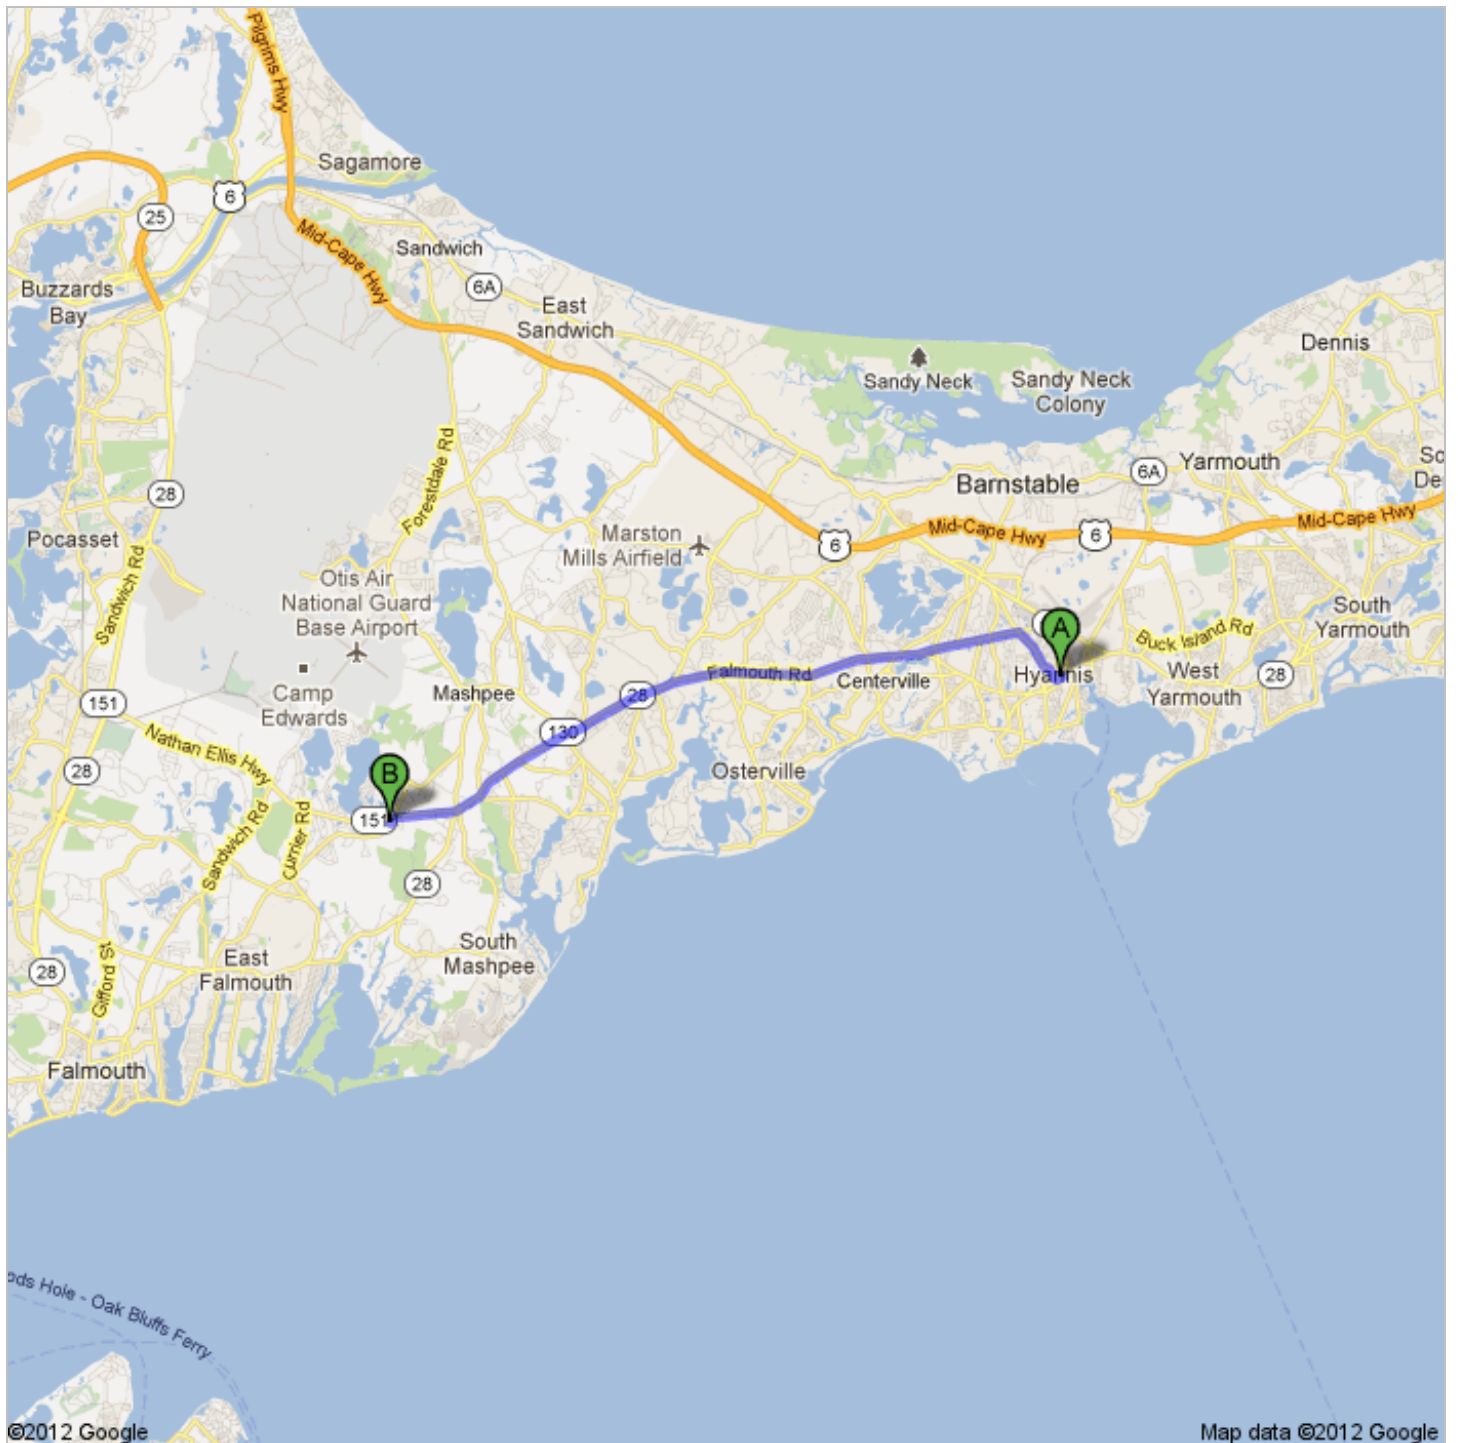

Directions to Mashpee High School
500 Old Barnstable Road, Mashpee, MA 02649
12.9 mi – about 27 mins

Sturgis Charter Public School
427 Main Street, Hyannis Port, MA 02601

1. Head **southwest** on **Main St** toward **Winter St** go 0.1 mi
total 0.1 mi
-  2. Turn right onto **High School Rd** go 0.3 mi
About 1 min total 0.4 mi
-  3. At the traffic circle, take the **1st** exit onto **Bearses Way** go 0.8 mi
About 2 mins total 1.2 mi
-  4. Turn left onto **MA-28 N/Falmouth Rd** go 10.4 mi
About 21 mins total 11.6 mi
-  5. At the traffic circle, take the **2nd** exit onto **MA-151 W/Nathan Ellis Hwy** go 1.2 mi
About 2 mins total 12.8 mi
-  6. Turn left onto **Old Barnstable Rd** go 0.1 mi
Destination will be on the left total 12.9 mi

Mashpee High School
500 Old Barnstable Road, Mashpee, MA 02649

These directions are for planning purposes only. You may find that construction projects, traffic, weather, or other events may cause conditions to differ from the map results, and you should plan your route accordingly. You must obey all signs or notices regarding your route.