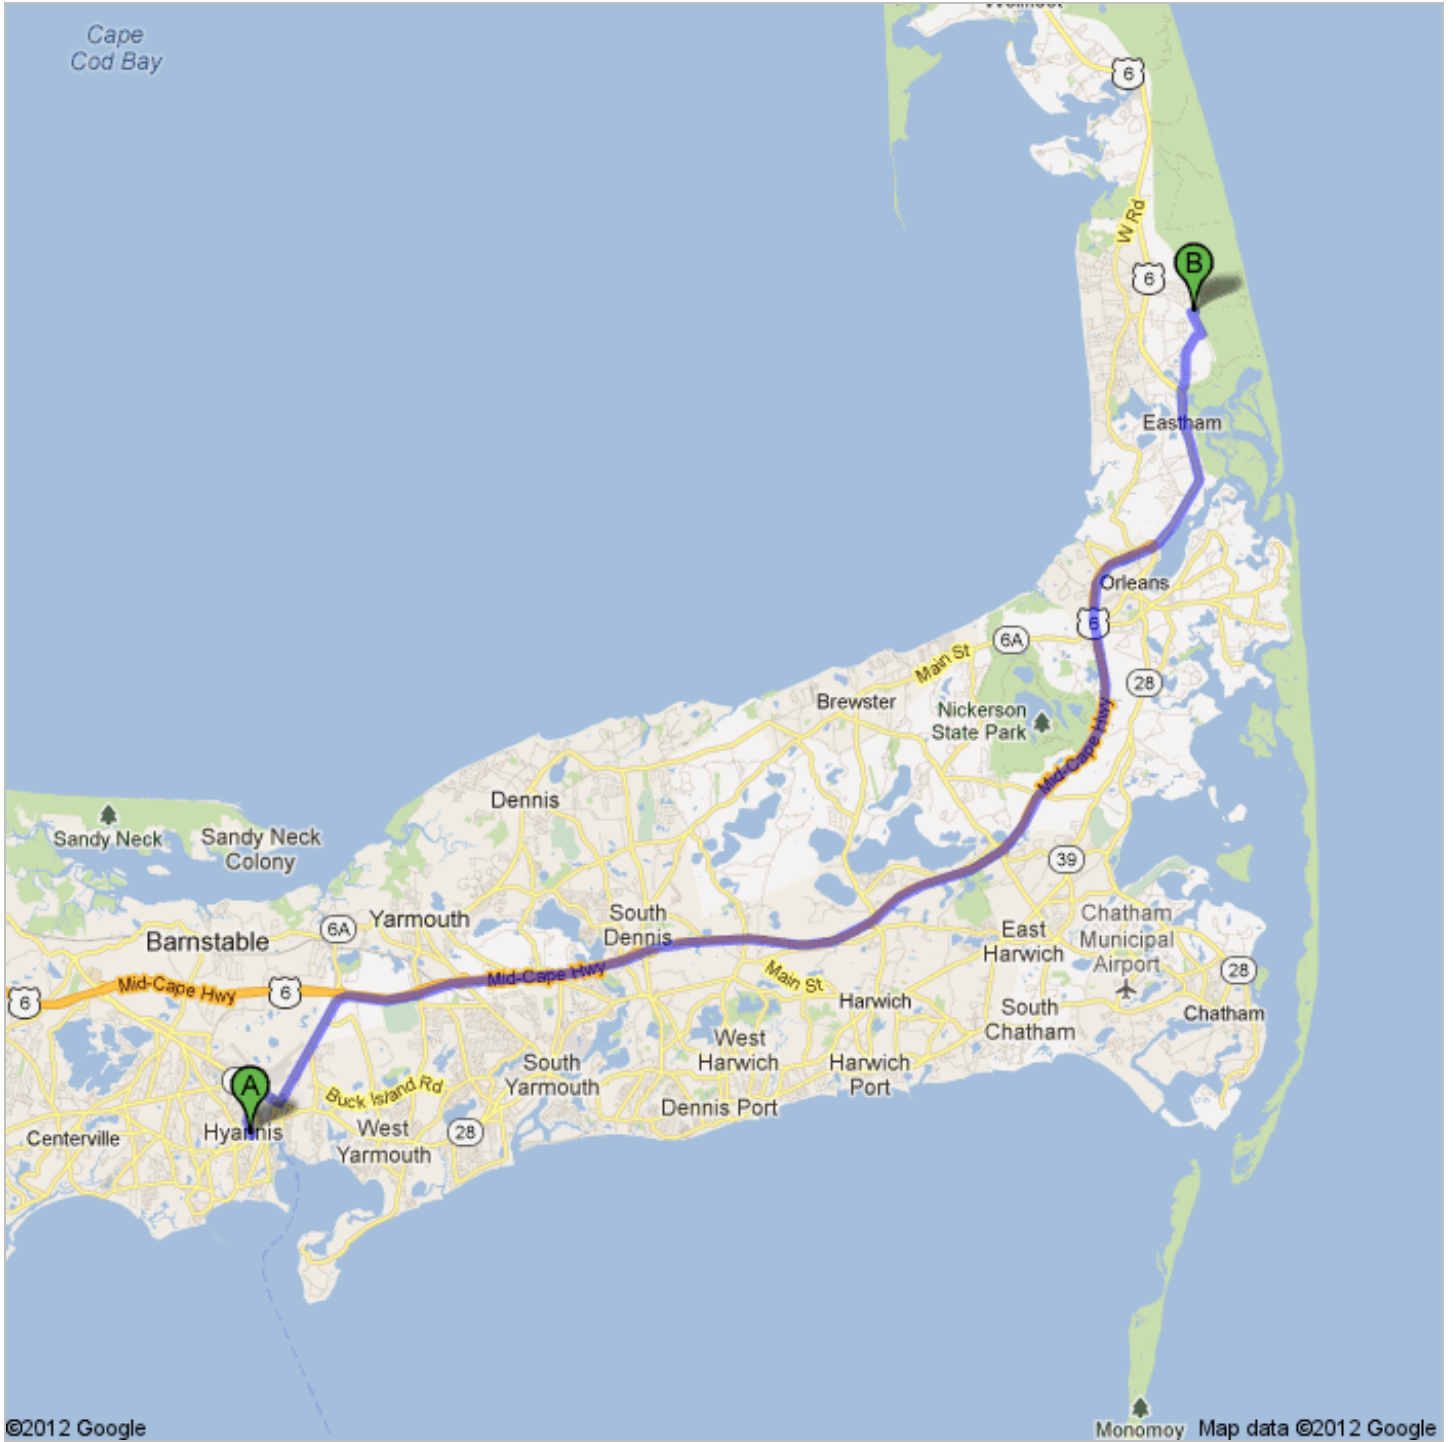

Directions to Nauset Regional High School

100 Cable Road, Eastham, MA 02642

27.0 mi – about 36 mins

A **Sturgis Charter Public School**
427 Main Street, Hyannis Port, MA 02601

1. Head **southwest** on **Main St** toward **Winter St** go 157 ft
total 157 ft
-  2. Take the 1st right onto **Winter St**
About 2 mins go 0.7 mi
total 0.7 mi
-  3. Turn left onto **Barnstable Rd**
About 53 secs go 0.2 mi
total 1.0 mi
-  4. Turn right onto **Iyannough Rd**
About 2 mins go 0.7 mi
total 1.6 mi
-  5. Turn left onto **Yarmouth Rd**
About 2 mins go 1.1 mi
total 2.7 mi
6. Continue onto **Willow St**
About 2 mins go 0.9 mi
total 3.6 mi
-  7. Take the ramp onto **US-6 E**
About 17 mins go 18.6 mi
total 22.2 mi
-  8. At the traffic circle, take the **2nd** exit onto **US-6 E/Mid-Cape Hwy**
Continue to follow US-6 E
About 5 mins go 3.1 mi
total 25.3 mi
-  9. Turn right onto **Nauset Rd** go 0.1 mi
total 25.4 mi
-  10. Turn left onto **School House Rd**
About 3 mins go 1.1 mi
total 26.5 mi
-  11. Turn left onto **Nauset Rd**
About 1 min go 0.4 mi
total 26.9 mi
-  12. Take the 1st right onto **Cable Rd**
Destination will be on the left go 371 ft
total 27.0 mi

B **Nauset Regional High School**
100 Cable Road, Eastham, MA 02642

These directions are for planning purposes only. You may find that construction projects, traffic, weather, or other events may cause conditions to differ from the map results, and you should plan your route accordingly. You must obey all signs or notices regarding your route.

Map data ©2012 Google

Directions weren't right? Please find your route on maps.google.com and click "Report a problem" at the bottom left.