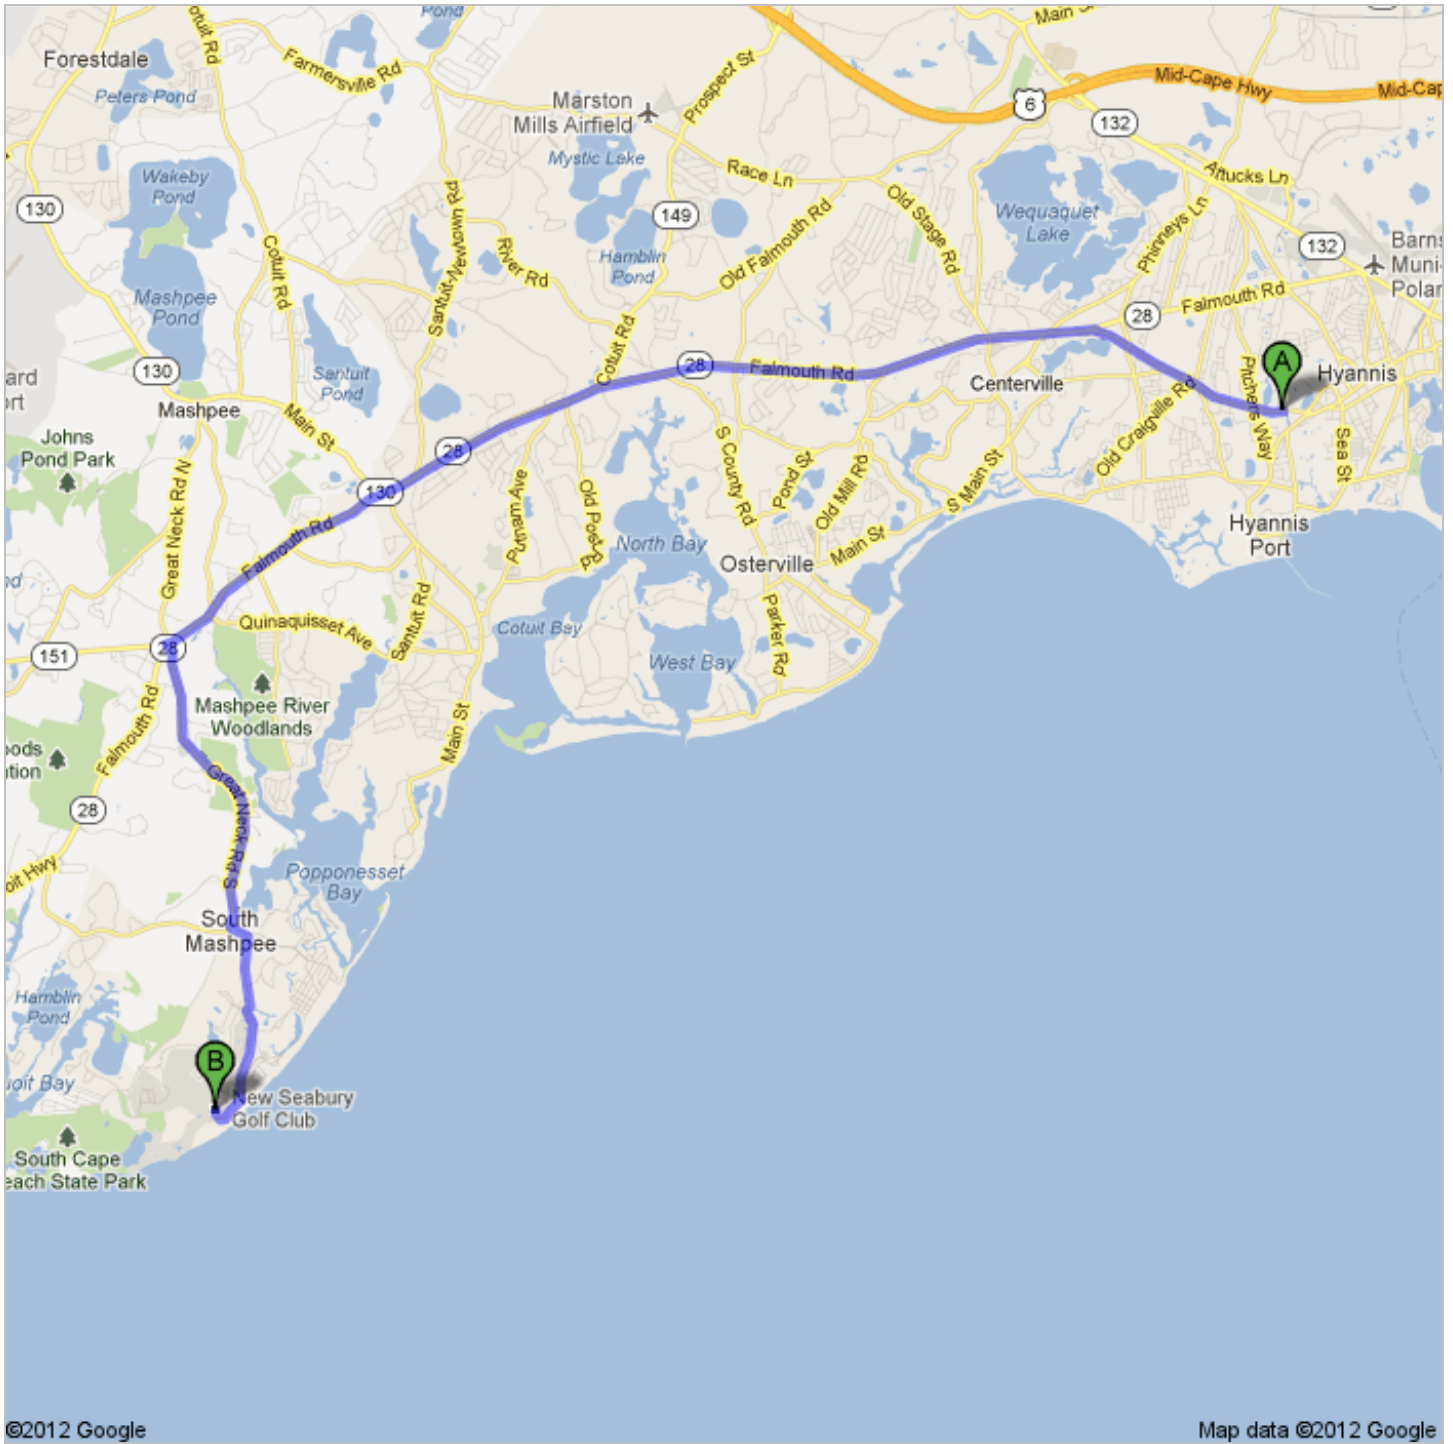

Directions to New Seabury Golf Club

New Seabury, MA

15.4 mi – about 34 mins

 105 W Main St, Barnstable, MA 02601

- | | | |
|--|--|----------------------------|
| | 1. Head west on W Main St About 5 mins | go 1.8 mi total 1.8 mi |
|  | 2. Turn left onto MA-28 N/Falmouth Rd About 17 mins | go 8.7 mi total 10.6 mi |
|  | 3. At the traffic circle, take the 4th exit onto Great Neck Rd S About 5 mins | go 2.8 mi total 13.4 mi |
|  | 4. Turn left onto Red Brook Rd About 52 secs | go 0.2 mi total 13.5 mi |
|  | 5. Slight right onto Rock Landing Rd About 2 mins | go 0.7 mi total 14.2 mi |
|  | 6. At the traffic circle, take the 2nd exit onto Greensward Rd About 2 mins | go 0.5 mi total 14.7 mi |
|  | 7. Slight left to stay on Greensward Rd | go 0.3 mi total 15.0 mi |
|  | 8. At the traffic circle, take the 2nd exit onto Shore Dr W | go 318 ft total 15.0 mi |
|  | 9. Turn right to stay on Shore Dr W About 49 secs | go 0.3 mi total 15.3 mi |
|  | 10. Take the 1st right toward Vineyard Reach | go 371 ft total 15.4 mi |
|  | 11. Take the 1st right onto Vineyard Reach Destination will be on the right | go 131 ft total 15.4 mi |

 **New Seabury Golf Club**
New Seabury, MA

These directions are for planning purposes only. You may find that construction projects, traffic, weather, or other events may cause conditions to differ from the map results, and you should plan your route accordingly. You must obey all signs or notices regarding your route.

Map data ©2012 Google

Directions weren't right? Please find your route on maps.google.com and click "Report a problem" at the bottom left.