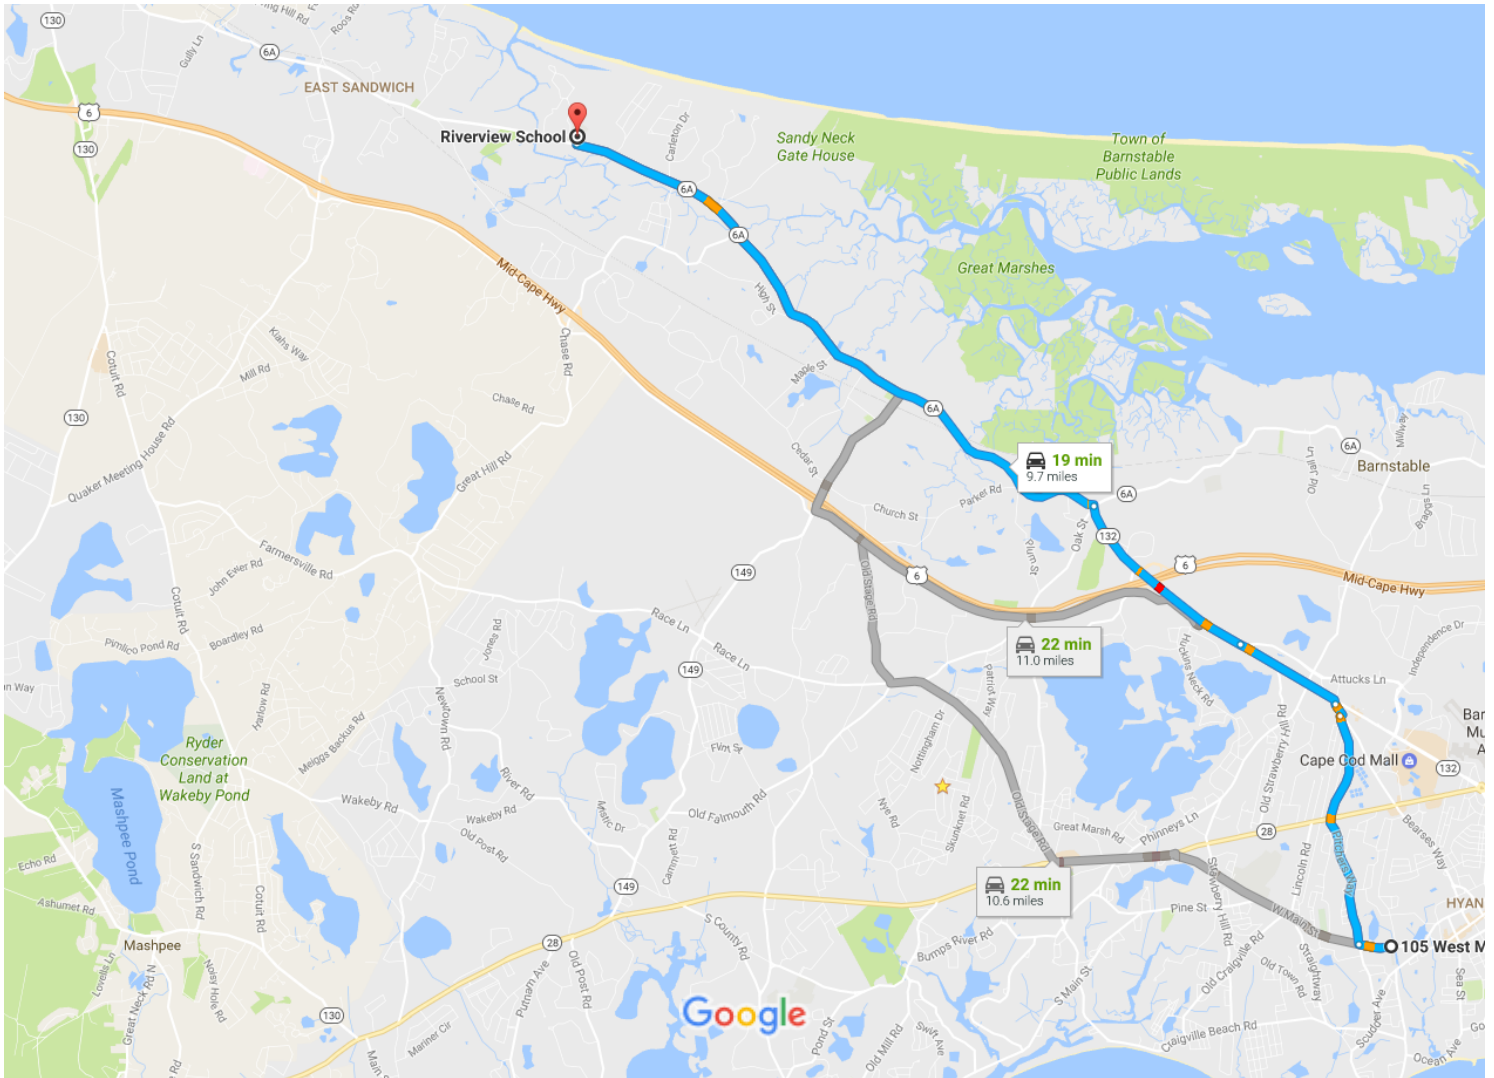

105 W Main St, Hyannis, MA 02601 to Riverview School

Drive 9.7 miles, 19 min

Map data ©2017 Google 1 mi

105 W Main St

Hyannis, MA 02601

- ↑ 1. Head west on W Main St 0.2 mi

- ↘ 2. Turn right onto Pitchers Way 1.8 mi

- ↙ 3. Slight left onto Bearses Way 0.1 mi

- ↙ 4. Use the left 2 lanes to turn slightly left onto Iyannough Rd 0.9 mi

- ↑ 5. Continue straight to stay on Iyannough Rd 1.6 mi

6. Turn left onto MA-6A W/Main St

 Continue to follow MA-6A W

5.0 mi

7. Turn right

177 ft

Riverview School

551 Massachusetts 6A, East Sandwich, MA 02537

These directions are for planning purposes only. You may find that construction projects, traffic, weather, or other events may cause conditions to differ from the map results, and you should plan your route accordingly. You must obey all signs or notices regarding your route.