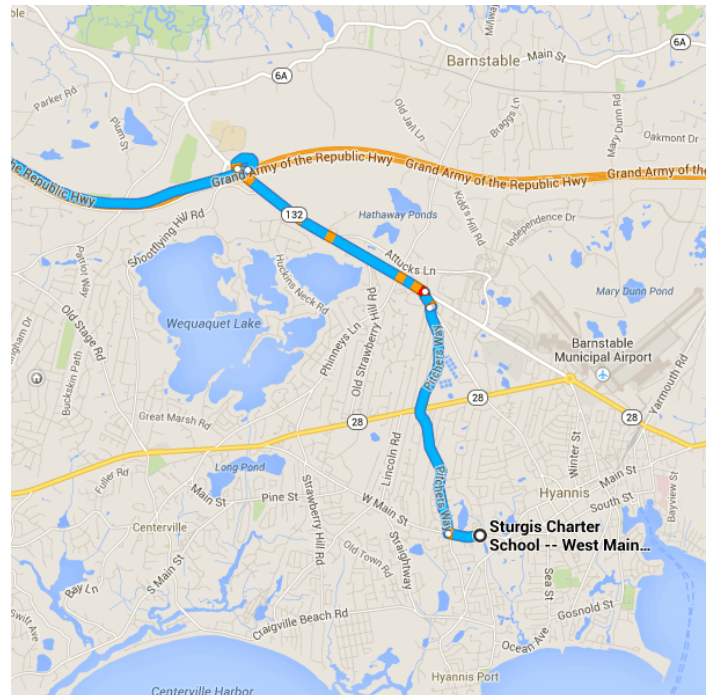

Directions from **Sturgis Charter School – West Main Street, Hyannis** to **Siever Field** Drive 33.4 mi, 38 min

○ Sturgis Charter School – West Main Street, Hyannis

Get on **US-6 W** from **Pitchers Way** and **Iyannough Rd**

- 4.2 mi / 8 min
- ↑ 1. Head **west** on **W Main St**
- 0.2 mi
- ↘ 2. Turn **right** onto **Pitchers Way**
- 1.8 mi
- ↘ 3. Turn **right** toward **Bearses Way**
- 98 ft
- ↙ 4. Turn **left** onto **Bearses Way**
- 0.1 mi
- ↙ 5. Take the **2nd left** onto **Iyannough Rd**
- 1.7 mi
- ⤴ 6. Take the **ramp** onto **US-6 W**
- 0.3 mi

Follow **US-6 W** and **MA-3 N** to **Westerly Route** in Plymouth. Take exit **6** from **MA-3**

N

28.3 mi / 28 min

- 7. Merge onto **US-6 W**
13.8 mi
- 8. Continue onto **MA-3 N**
14.1 mi
- 9. Take exit 6 for **US-44 E/Samoset St** toward **Plymouth Center/Carver**
0.4 mi

Continue on **Westerly Route**. Drive to **Liberty St** in North Plymouth

0.9 mi / 2 min

- 10. Slight **left** onto **Westerly Route**
0.7 mi
 - 11. Turn **right** onto **Liberty St**
0.1 mi
- i** Destination will be on the right