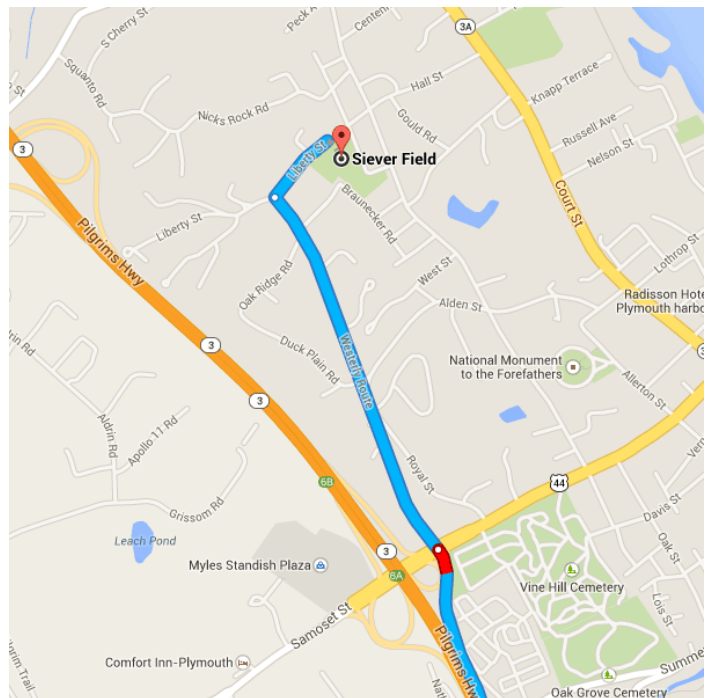

Directions from **Sturgis Charter School – West Main Street, Hyannis** to **Siever Field** Drive 33.4 mi, 38 min

○ Sturgis Charter School – West Main Street, Hyannis

Get on **US-6 W** from **Pitchers Way** and **Iyannough Rd**

- 4.2 mi / 8 min
- ↑ 1. Head **west** on **W Main St**
- 0.2 mi
- ↘ 2. Turn **right** onto **Pitchers Way**
- 1.8 mi
- ↘ 3. Turn **right** toward **Bearses Way**
- 98 ft
- ↙ 4. Turn **left** onto **Bearses Way**
- 0.1 mi
- ↙ 5. Take the **2nd left** onto **Iyannough Rd**
- 1.7 mi
- ⤴ 6. Take the **ramp** onto **US-6 W**
- 0.3 mi

Follow **US-6 W** and **MA-3 N** to **Westerly Route** in Plymouth. Take exit **6** from **MA-3**

N

28.3 mi / 28 min

- 7. Merge onto **US-6 W**
13.8 mi
- 8. Continue onto **MA-3 N**
14.1 mi
- 9. Take exit 6 for **US-44 E/Samoset St** toward **Plymouth Center/Carver**
0.4 mi

Continue on **Westerly Route**. Drive to **Liberty St** in North Plymouth

0.9 mi / 2 min

- 10. Slight **left** onto **Westerly Route**
0.7 mi
 - 11. Turn **right** onto **Liberty St**
0.1 mi
- i** Destination will be on the right