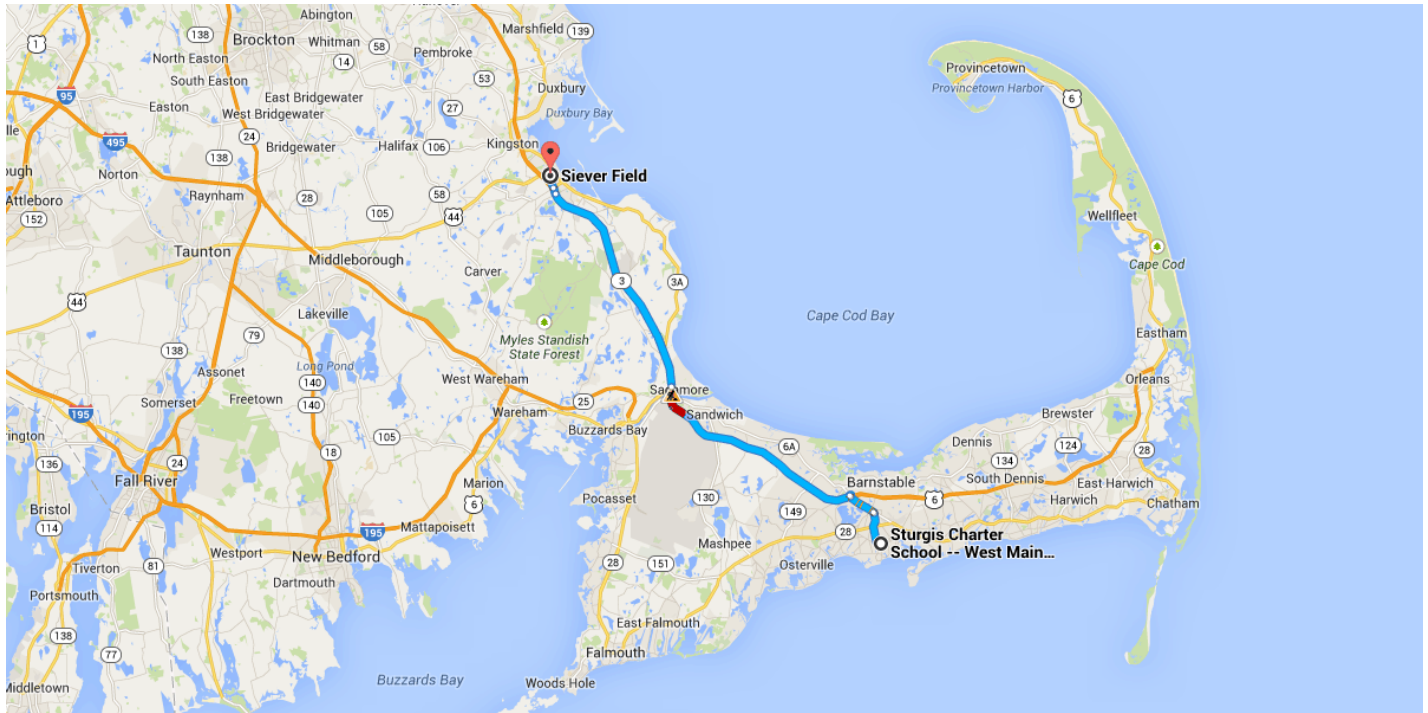

Directions from **Sturgis Charter School – West Main Street, Hyannis** to **Siever Field** Drive 33.4 mi, 38 min

○ Sturgis Charter School – West Main Street, Hyannis

Get on **US-6 W** from **Pitchers Way** and **Iyannough Rd**

- 4.2 mi / 8 min
- ↑ 1. Head **west** on **W Main St**
- 0.2 mi
- ↘ 2. Turn **right** onto **Pitchers Way**
- 1.8 mi
- ↘ 3. Turn **right** toward **Bearses Way**
- 98 ft
- ↙ 4. Turn **left** onto **Bearses Way**
- 0.1 mi
- ↙ 5. Take the **2nd left** onto **Iyannough Rd**
- 1.7 mi
- ⤴ 6. Take the **ramp** onto **US-6 W**
- 0.3 mi

Follow **US-6 W** and **MA-3 N** to **Westerly Route** in Plymouth. Take exit **6** from **MA-3**

N

28.3 mi / 28 min

- 7. Merge onto **US-6 W**
13.8 mi
- 8. Continue onto **MA-3 N**
14.1 mi
- 9. Take exit 6 for **US-44 E/Samoset St** toward **Plymouth Center/Carver**
0.4 mi

Continue on **Westerly Route**. Drive to **Liberty St** in North Plymouth

0.9 mi / 2 min

- 10. Slight **left** onto **Westerly Route**
0.7 mi
 - 11. Turn **right** onto **Liberty St**
0.1 mi
- i** Destination will be on the right