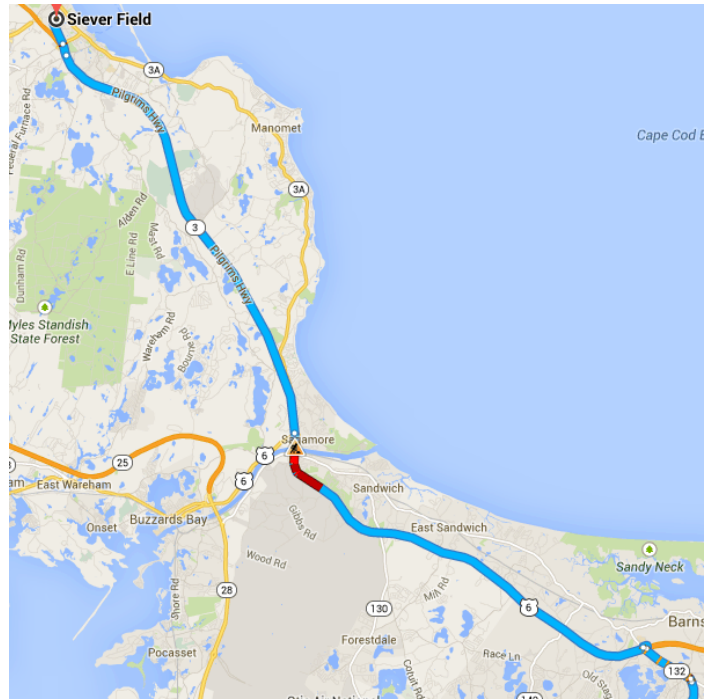

Directions from **Sturgis Charter School – West Main Street, Hyannis** to **Siever Field** Drive 33.4 mi, 38 min

○ Sturgis Charter School – West Main Street, Hyannis

Get on **US-6 W** from **Pitchers Way** and **Iyannough Rd**

- 4.2 mi / 8 min
- ↑ 1. Head **west** on **W Main St**
- 0.2 mi
- ↘ 2. Turn **right** onto **Pitchers Way**
- 1.8 mi
- ↘ 3. Turn **right** toward **Bearses Way**
- 98 ft
- ↙ 4. Turn **left** onto **Bearses Way**
- 0.1 mi
- ↙ 5. Take the **2nd left** onto **Iyannough Rd**
- 1.7 mi
- ⤴ 6. Take the **ramp** onto **US-6 W**
- 0.3 mi

Follow **US-6 W** and **MA-3 N** to **Westerly Route** in Plymouth. Take exit **6** from **MA-3**

N

28.3 mi / 28 min

- 7. Merge onto **US-6 W**
13.8 mi
- 8. Continue onto **MA-3 N**
14.1 mi
- 9. Take exit 6 for **US-44 E/Samoset St** toward **Plymouth Center/Carver**
0.4 mi

Continue on **Westerly Route**. Drive to **Liberty St** in North Plymouth

0.9 mi / 2 min

- 10. Slight **left** onto **Westerly Route**
0.7 mi
 - 11. Turn **right** onto **Liberty St**
0.1 mi
- i** Destination will be on the right