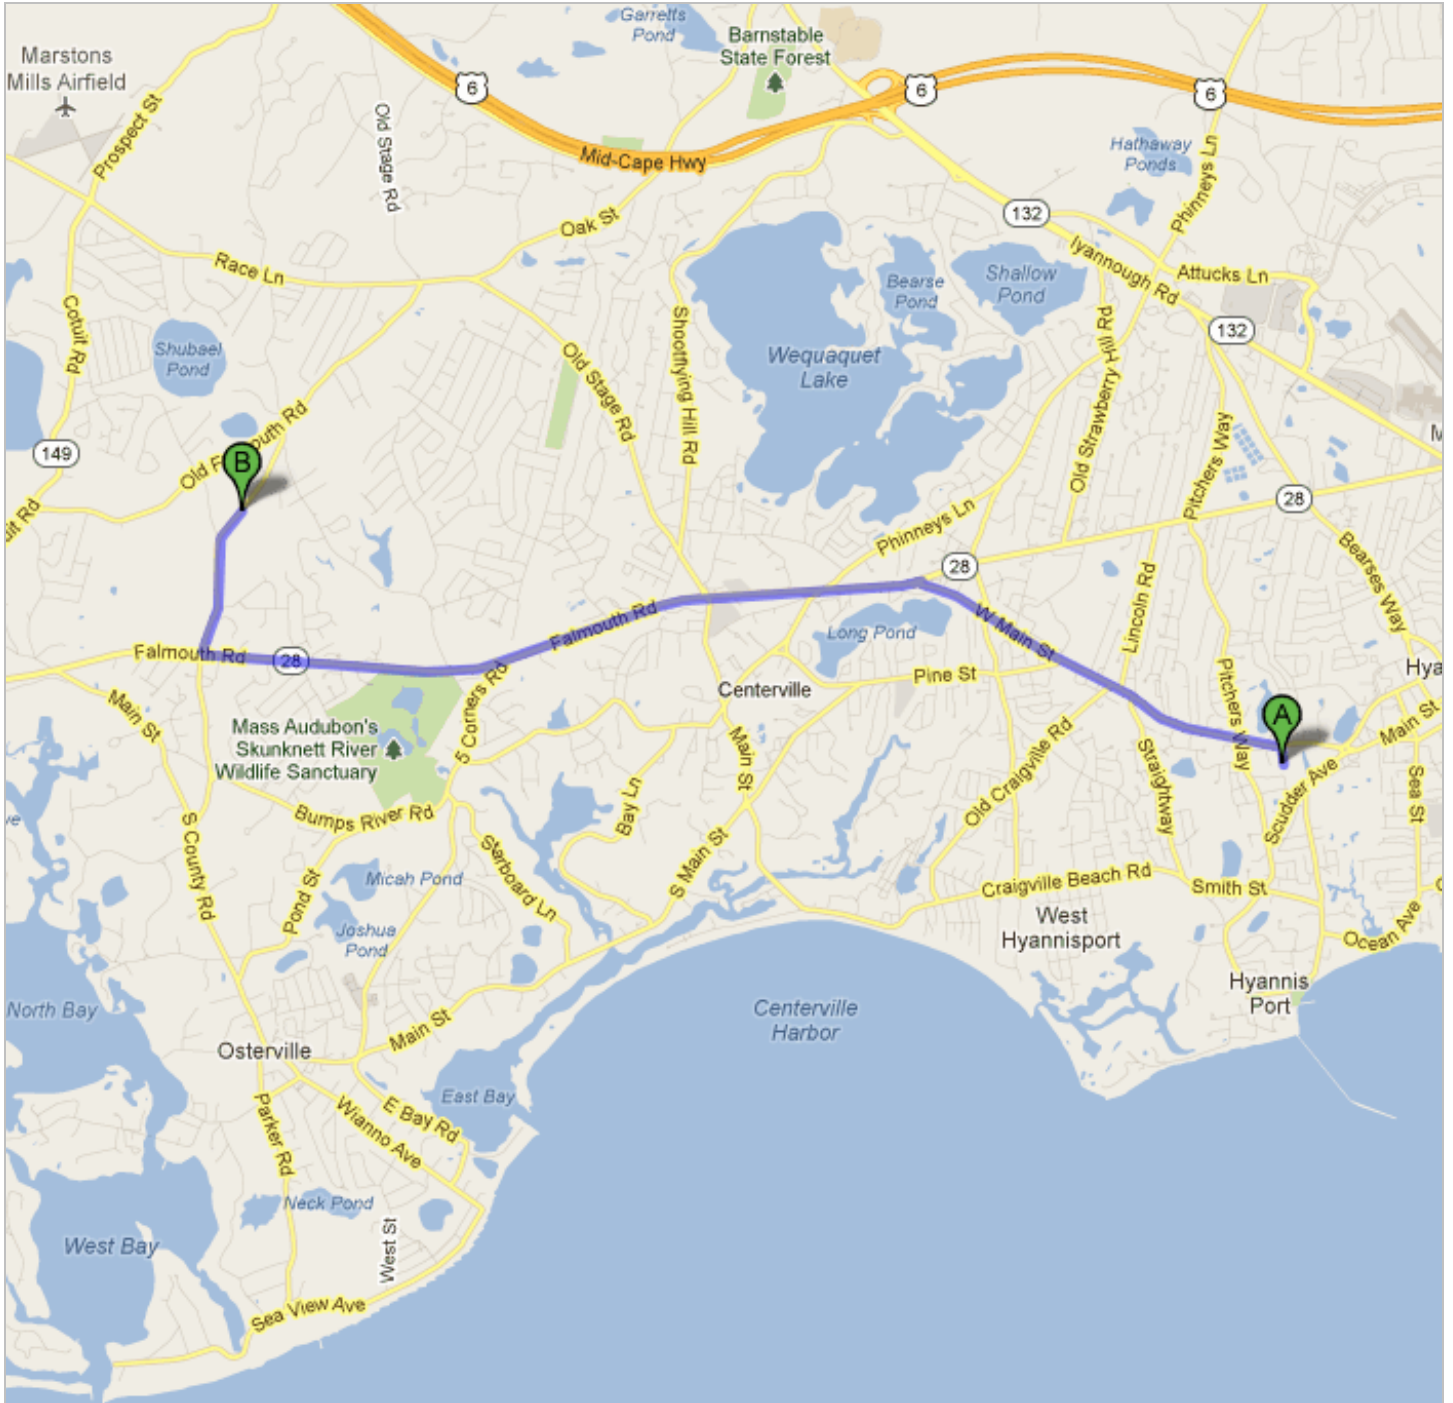

Directions to 760 Osterville West Barnstable Rd, Barnstable, MA 02648
5.6 mi – about 13 mins

 Unknown road

1. Head **north** go 200 ft
total 200 ft

 2. Turn right toward **W Main St** go 233 ft
total 433 ft

 3. Turn left onto **W Main St**
About 5 mins go 1.7 mi
total 1.8 mi

 4. Turn left onto **Falmouth Rd**
About 6 mins go 3.2 mi
total 5.0 mi

 5. Turn right onto **Osterville West Barnstable Rd**
Destination will be on the right
About 1 min go 0.7 mi
total 5.6 mi

 760 Osterville West Barnstable Rd, Barnstable, MA 02648

These directions are for planning purposes only. You may find that construction projects, traffic, weather, or other events may cause conditions to differ from the map results, and you should plan your route accordingly. You must obey all signs or notices regarding your route.