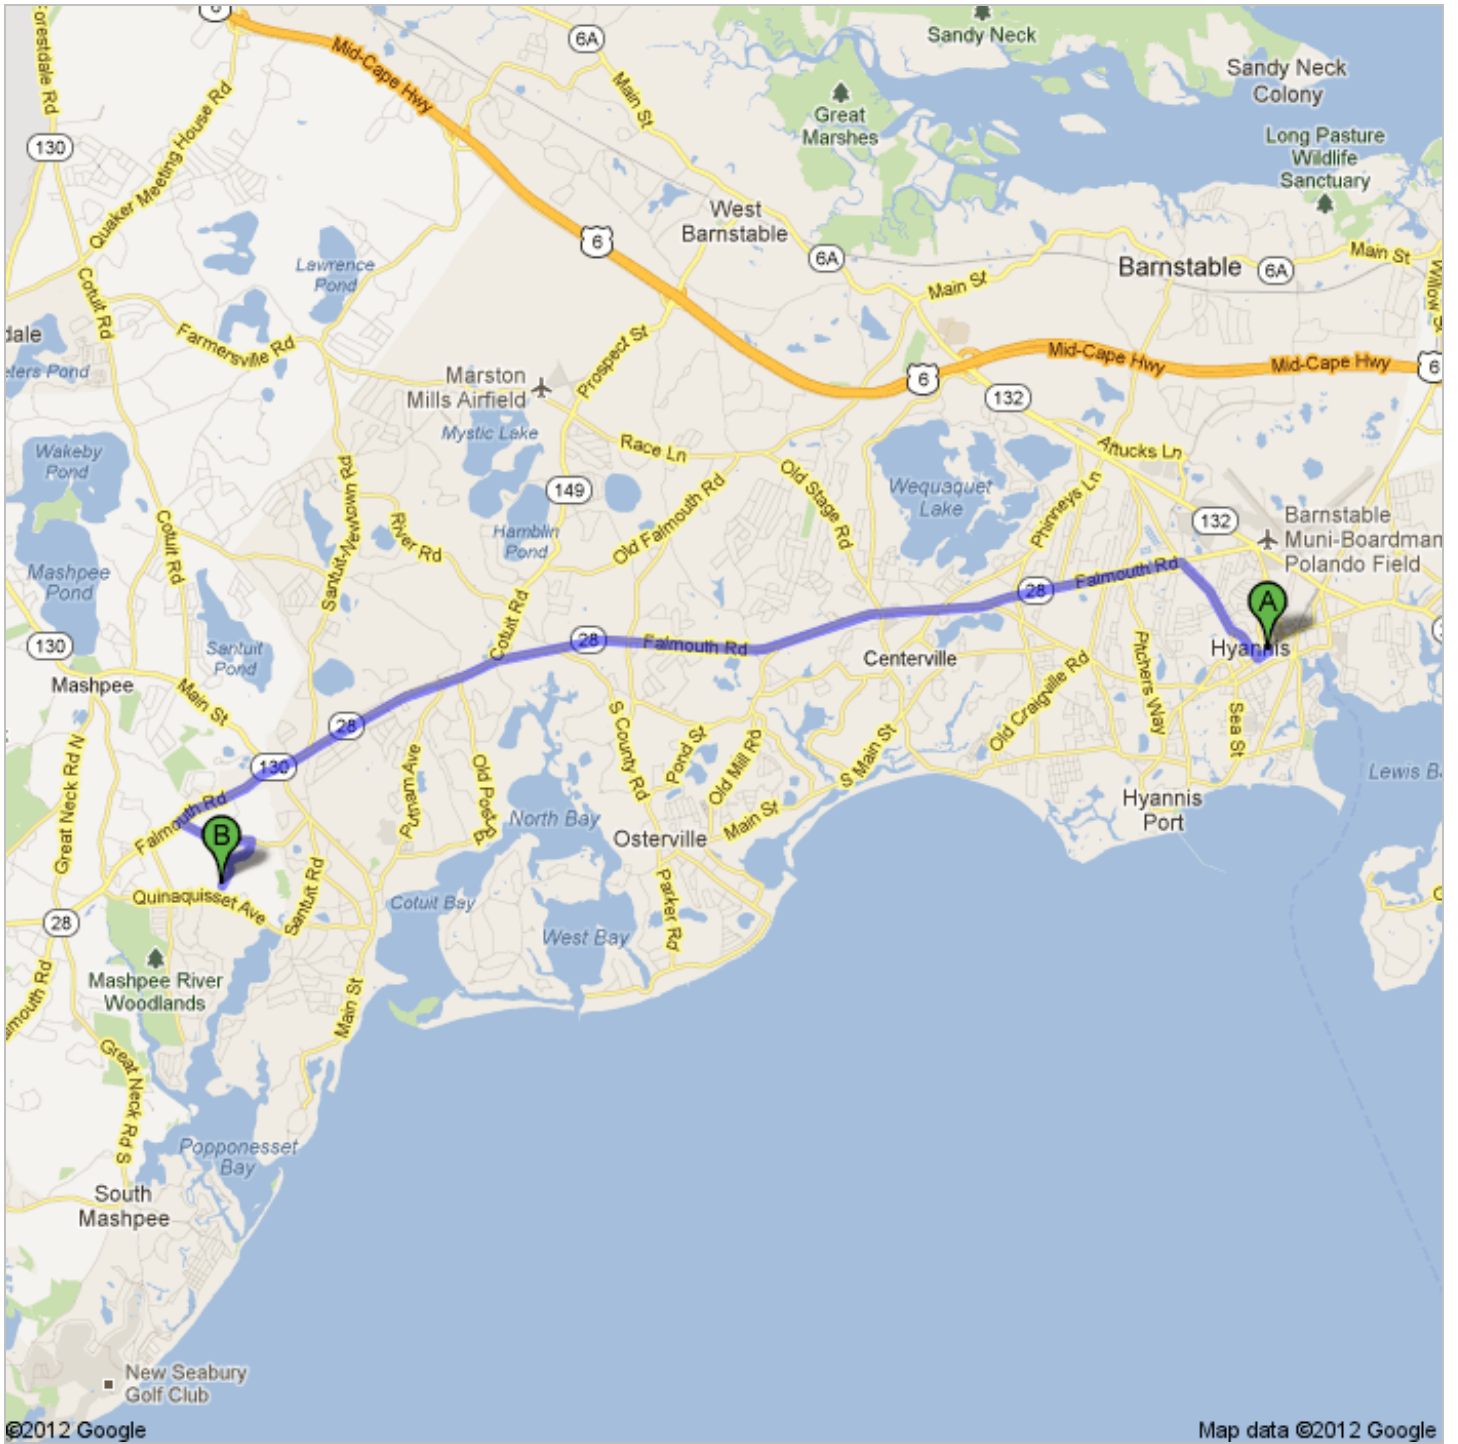

**Directions to Willowbend Country Club**  
130 Willow Bend Drive, Mashpee, MA 02649  
11.5 mi – about 24 mins

**Sturgis Charter Public School**  
427 Main Street, Hyannis Port, MA 02601

1. Head **southwest** on **Main St** toward **Winter St** go 0.1 mi  
total 0.1 mi
-  2. Turn right onto **High School Rd**  
About 1 min go 0.3 mi  
total 0.4 mi
-  3. At the traffic circle, take the **1st** exit onto **Bearses Way**  
About 2 mins go 0.8 mi  
total 1.2 mi
-  4. Turn left onto **MA-28 N/Falmouth Rd**  
About 18 mins go 9.1 mi  
total 10.3 mi
-  5. Sharp left onto **Sampsons Mill Rd**  
About 2 mins go 0.7 mi  
total 11.0 mi
-  6. Turn right onto **Willow Bend Dr**  
*Destination will be on the right*  
About 1 min go 0.5 mi  
total 11.5 mi

**Willowbend Country Club**  
130 Willow Bend Drive, Mashpee, MA 02649

These directions are for planning purposes only. You may find that construction projects, traffic, weather, or other events may cause conditions to differ from the map results, and you should plan your route accordingly. You must obey all signs or notices regarding your route.

Map data ©2012 Google

Directions weren't right? Please find your route on [maps.google.com](https://maps.google.com) and click "Report a problem" at the bottom left.